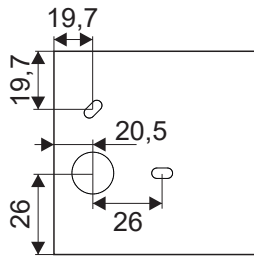

SQUARES 50x1

Ver.	SQUARES 50x2 ON 230V	SQUARES 50x3 ON 230V
L	190	285
M	151	243

1

2

3

4

5

6

Gu10

230 V

>0,5 m

□
/||

LED
GU10