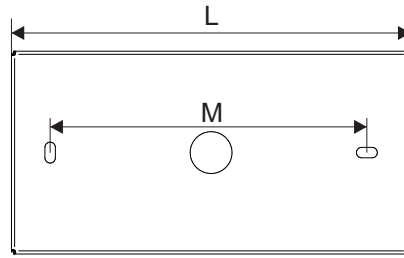

SQUARES 50x1

Ver.	SQUARES 50x2 ON 230V	SQUARES 50x3 ON 230V
L	190	285
M	151	243

1

2

3

4

5

6

Gu10

230 V

>0,5 m

□
/||

LED
GU10