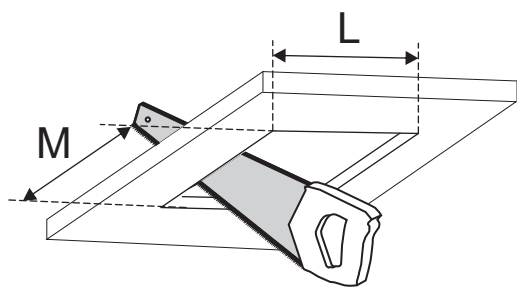

SQUARES 111 x1/x2/x3/x4 SQ QRLED 230V

trimless recessed

Ver.	SQUARES 111x1	SQUARES 111x2	SQUARES 111x3	SQUARES 111x4 SQ
L	160	160	160	322
M	160	320	470	322
H _{min}	100			